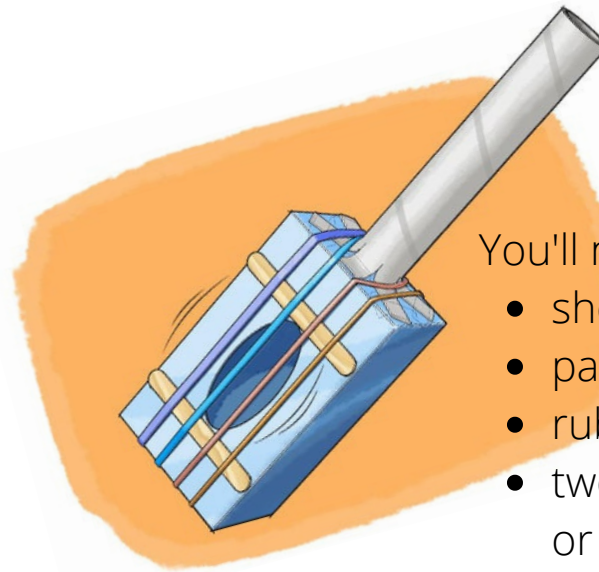

# JUNKESTRA

What musical sounds  
can you find in your  
recycling bin?

**WOODS** tap scrap wood with  
a stick.

**SHAKERS** put dried beans in a  
plastic tub with a lid.

**STRINGS** shoe box guitar (see pic!)

**SKINS** stretch plastic over a tin can,  
secure with a rubber band.

**WINDS** sing into a tube or blow across  
the opening of an empty bottle.

Make your own shoe box guitar!

You'll need:

- shoe or tissue box
- paper towel tube
- rubber bands
- two pencils or pens  
or popsicle sticks